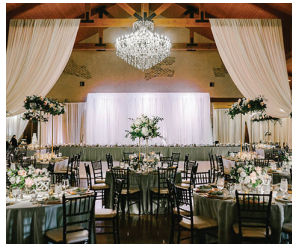

1924 BRETZKE LANE
NEW BRAUNFELS, TX 78130

830-217-1712

INFO@CHANDELIEROFGRUENE.COM

CHANDELIEROFGRUENE.COM